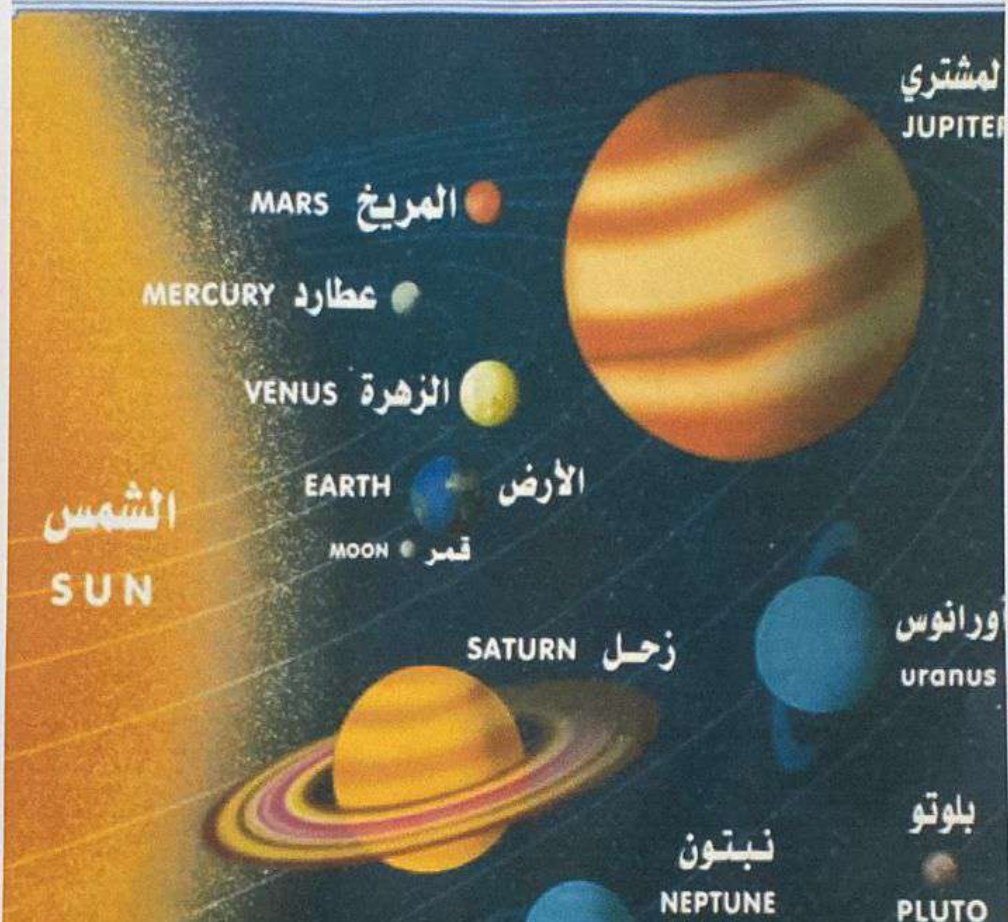

SOLAR SYSTEM النظام الشمسي

Earth & Moon الأرض والقمر
Earth القمر
The Moon is the only natural satellite of Earth.

ترتيب الكواكب حسب قربها من الشمس:
عطارد - الزهرة - الأرض - المريخ - المشتري - زحل - اورانوس - نبتون - بلوتو
The order of the planets from the Sun is as follows:
Mercury - Venus - Earth - Mars - Jupiter - Saturn - Uranus - Neptune - Pluto

الشمس والنهار والليل
Day & Night
النهار الليل
The Sun is the source of light and heat for the Earth.

Sun الشمس
The Sun is a star, a ball of hot gases.

Mercury عطارد
Mercury is the smallest planet in the solar system.

Venus الزهرة
Venus is the hottest planet in the solar system.

Earth الأرض
Earth is the only planet known to support life.

Mars المريخ
Mars is the only planet in the solar system with a polar ice cap.

Jupiter المشتري
Jupiter is the largest planet in the solar system.

Saturn زحل
Saturn is the only planet in the solar system with a ring system.

Uranus اورانوس
Uranus is the only planet in the solar system that rotates on its side.

Neptune نبتون
Neptune is the only planet in the solar system with a deep blue color.

Earth الأرض
Earth is the only planet in the solar system with a large body of water.

عمل الطالب. عبدالعزيز نايف الدوسري (الثالث) (أ)