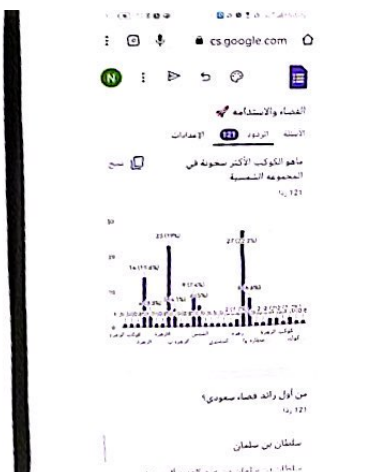

Handwritten notes on a lined page, partially obscured by a yellow pen and a circular sticker.

Scanned with CamScanner

Scanned with CamScanner

Scanned with CamScanner

Scanned with CamScanner

خريطة  
سماء  
حقيقية ص  
: أنظمة GPS  
الس  
ه